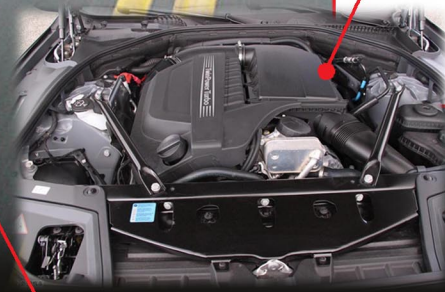

## KENT Green Powers Forward to Automotive Decorating

Display panel

Solid image by Green cup / Green laser plate

Engine cover

Big image printing

Indicator

High opaque dwell print in 2 step levels

Audio panel

KCNC for multi-image print - Full automation

Vehicle rain brush & Headlight on/off switch

Precise rotate print for 7 products by one setup along Linear Servo Shuttle

Gear lever panel

Powerful servo dwell print for high opaque signs and background