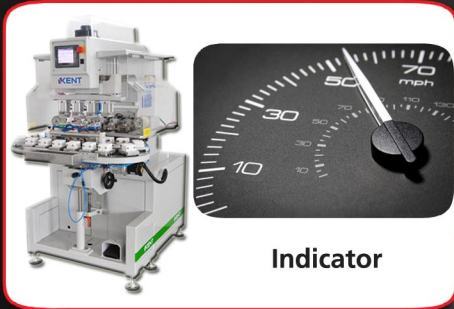

## KENT Green Powers Forward to Automotive Decorating

Display panel

Solid image by Green cup / Green laser plate

Engine cover

Big image printing

Indicator

High opaque dwell print in 2 step levels

Audio panel

KCNC for multi-image print - Full automation

Vehicle rain brush & Headlight on/off switch

Precise rotate print for 7 products by one setup along Linear Servo Shuttle

Gear lever panel

Powerful servo dwell print for high opaque signs and background