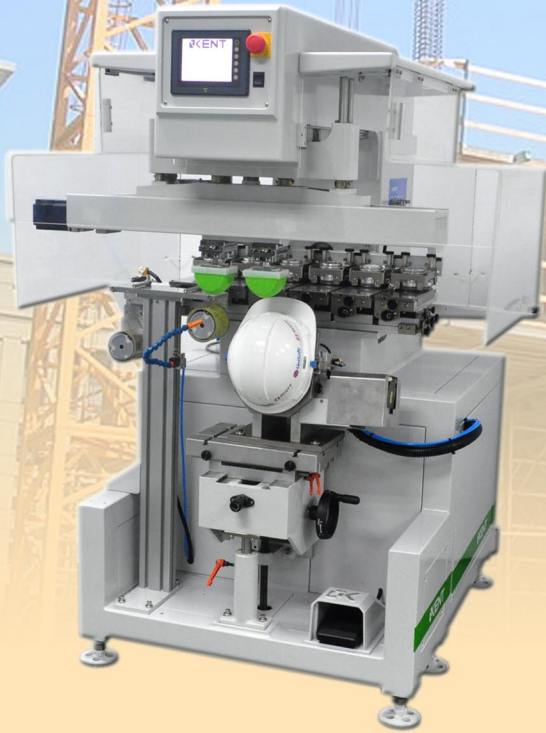

Safety Helmet Printing Solution

Special designed 360° turning jig

APRD 581, 590, 602, 605