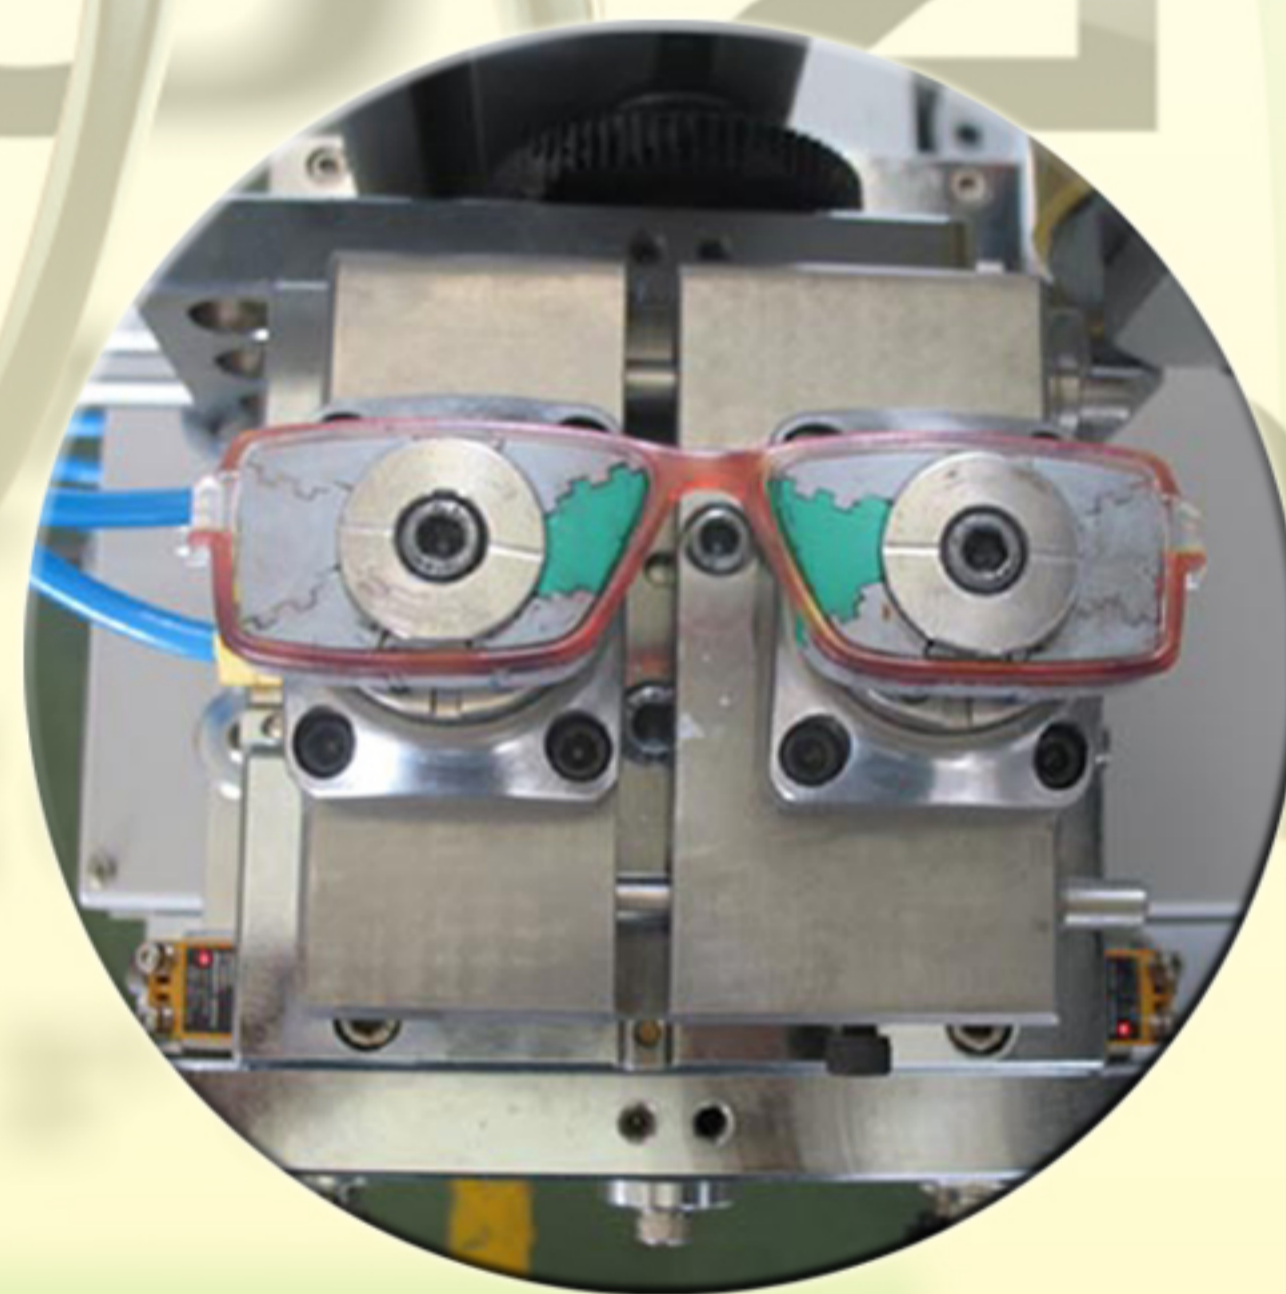

Eyeglass Frames

Printing Solution

Green cup & Green plate

Special fixture

Special pad for complete curve surface

APRD 494, 496, 513, 515, 582, 617