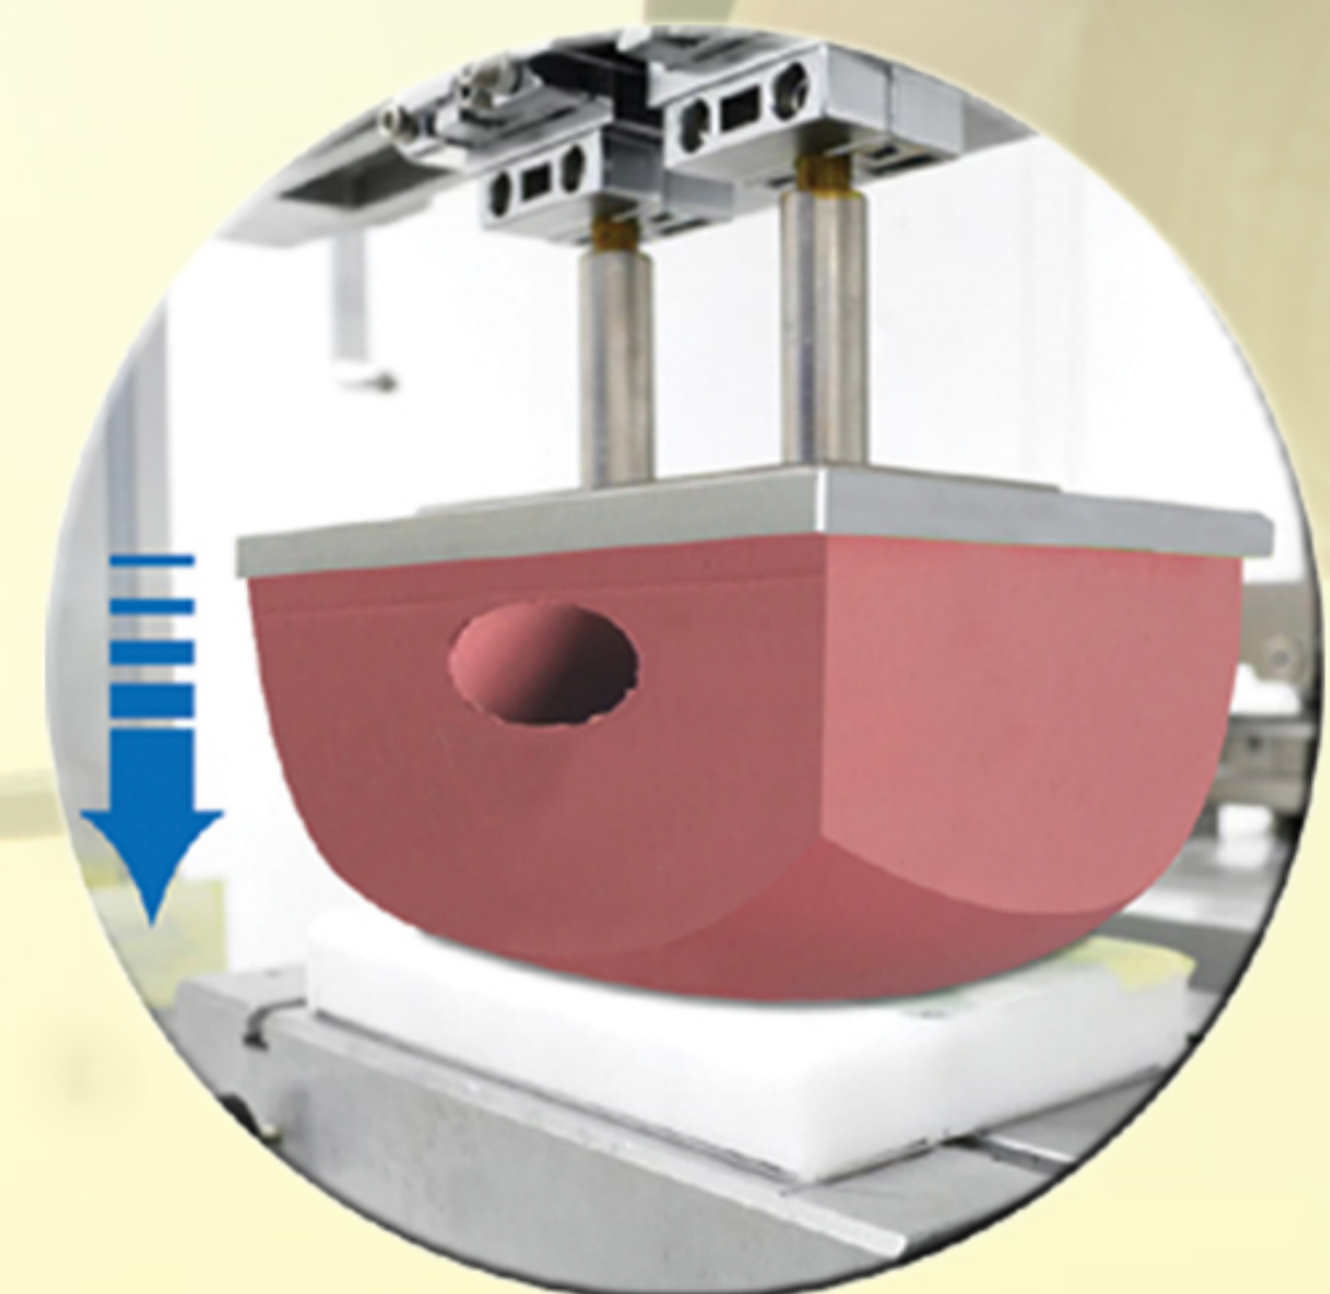

Eyeglass Frames

Printing Solution

Green cup & Green plate

Special fixture

Special pad for complete curve surface

APRD 494, 496, 513, 515, 582, 617