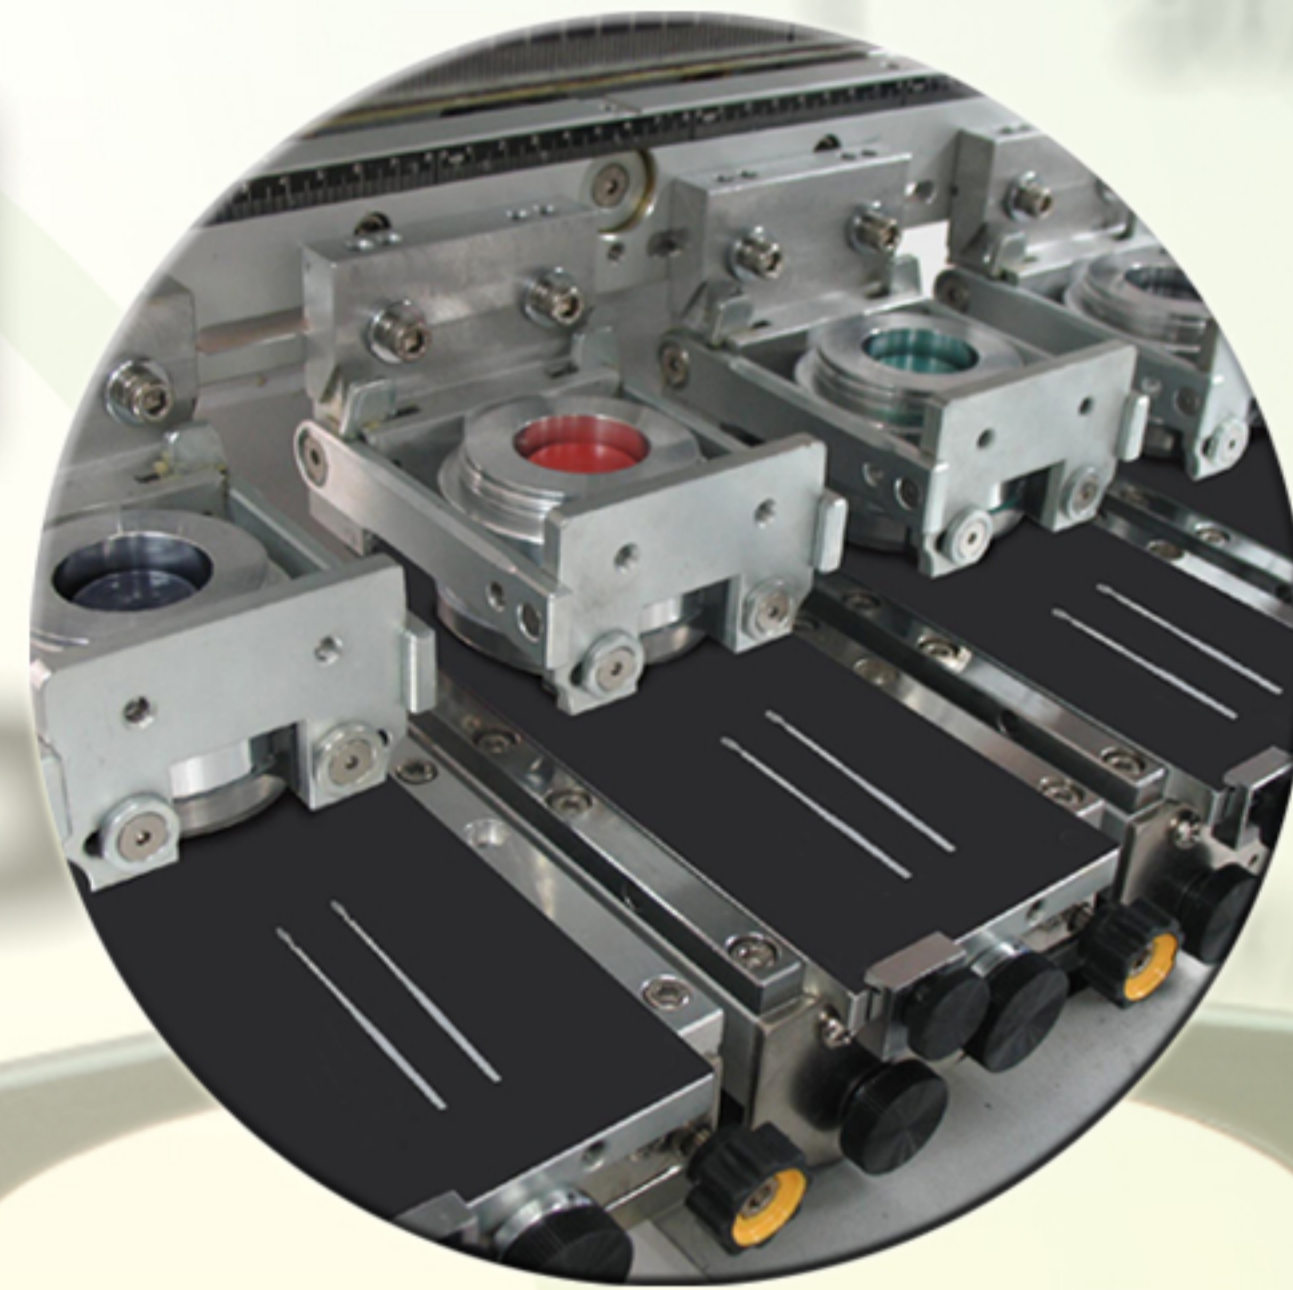

Eyeglass Frames

Printing Solution

Green cup & Green plate

Special fixture

Special pad for complete curve surface

APRD 494, 496, 513, 515, 582, 617